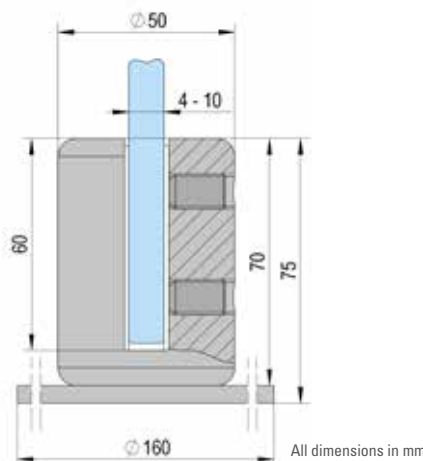

COLOUR	ART.-NO.	PACKAGING UNIT
grey (RAL 9006)	BO 5200192	2 pieces
black (RAL 9005)	BO 5200193	2 pieces
white (RAL 9010)	BO 5200195	2 pieces