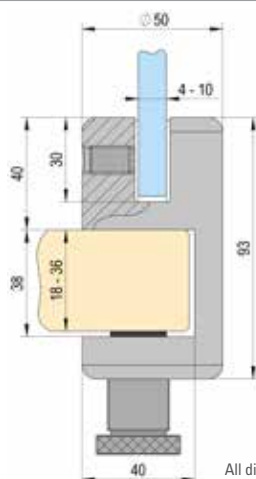

COLOUR	ART.-NO.	PACKAGING UNIT
grey (RAL 9006)	BO 5200190	2 pieces
black (RAL 9005)	BO 5200191	2 pieces
white (RAL 9010)	BO 5200194	2 pieces