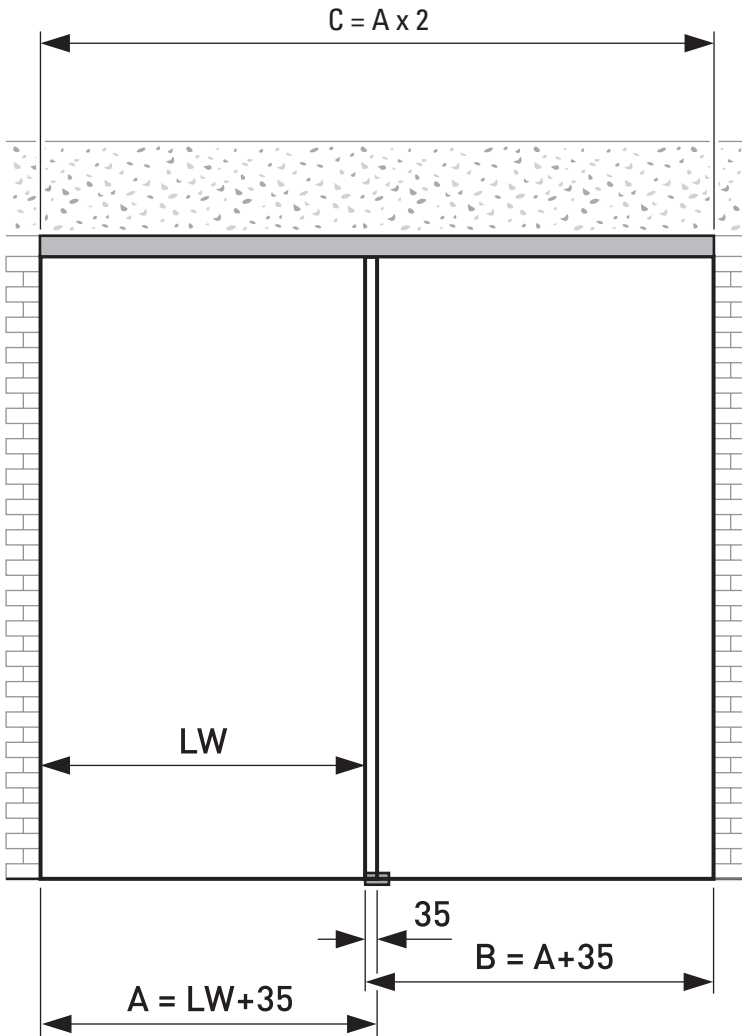

Ceiling mounting, single door, complete sets for profile lengths up to 1996 mm (max. door width 975 mm) or 2996 mm (max. door width 1475 mm)

Important: Can be used for sliding doors up to 80 kg, min. door width: 720 mm

Recommended: brush strip, silicone tape (see p. 14)

Complete sets, ceiling mounting with sidelight, single door

Complete set 1996 mm, curved cover

Single door, profile length 1996 mm

Complete set contains:
1x Comfort Stop + Auto Close
1x top track ceiling mounting
1x curved cover for sidelight
1x accessory set II „curved cover“
incl. 2 roller assemblies

Art. No.	Complete set	Finish
B0 52 144 70	33	Aluminium
B0 52 144 71	34	Stainless steel look

Complete set 1996 mm, straight cover

Single door, profile length 1996 mm

Complete set contains:
1x Comfort Stop + Auto Close
1x top track ceiling mounting
1x straight cover for sidelight
1x accessory set II „straight cover“
incl. 2 roller assemblies

Art. No.	Complete set	Finish
B0 52 144 78	41	Aluminium
B0 52 144 79	42	Stainless steel look

Complete set 2996 mm, curved cover

Single door, profile length 2996 mm

Complete set contains:
1x Comfort Stop + Auto Close
1x top track ceiling mounting
1x curved cover for sidelight
1x accessory set II „curved cover“
incl. 2 roller assemblies

Art. No.	Complete set	Finish
B0 52 144 72	35	Aluminium
B0 52 144 73	36	Stainless steel look

Complete set 2996 mm, straight cover

Single door, profile length 2996 mm

Complete set contains:
1x Comfort Stop + Auto Close
1x top track ceiling mounting
1x straight cover for sidelight
1x accessory set II „straight cover“
incl. 2 roller assemblies

Art. No.	Complete set	Finish
B0 52 144 80	43	Aluminium
B0 52 144 81	44	Stainless steel look