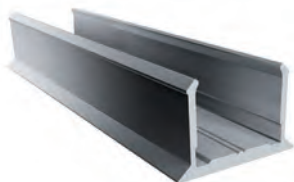

Cover Profile

Cover profile for single door

Art. No.	Surface	Profile length
BO 52 144 57	Aluminium	1996 mm
BO 52 144 58	Stainless steel look	1996 mm
BO 52 144 59	Aluminium	2996 mm
BO 52 144 60	Stainless steel look	2996 mm