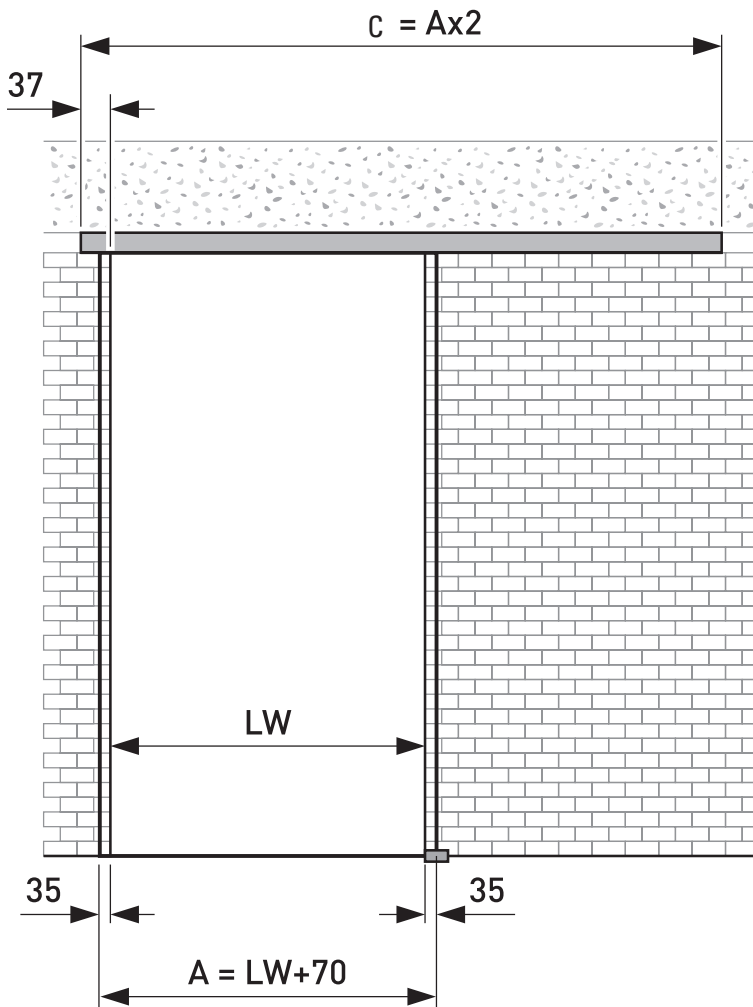

### Determining the glass width:

$A = LW + 35$  (single sliding door)

$A = LW/2 + 33$  (two sliding doors)

$B = A + 35$  (fixed glazing, one or two)

# Complete sets for single doors

Ceiling and wall mounting, single door, complete sets for profile lengths up to 1996 mm (max. door width 975 mm) or 2996 mm (max. door width 1475 mm)

Important: For sliding doors up to 80 kg, min. door width: 720 mm