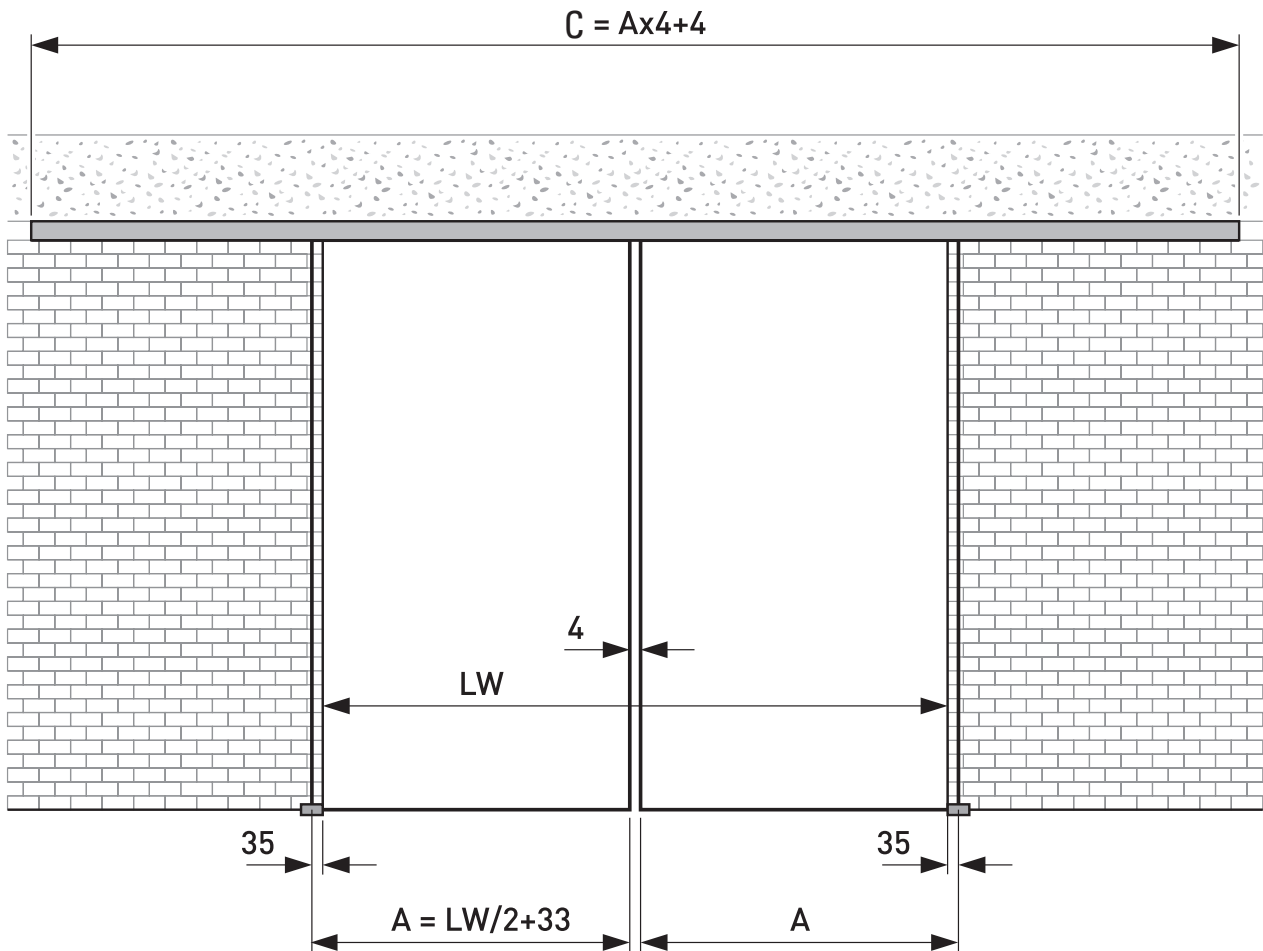

Ceiling and wall mounting, double doors, complete sets for profile lengths up to 3996 mm (max. width per door 975 mm) or 5996 mm (max. width per door 1475 mm)

Complete sets, ceiling mounting, double doors

Complete set 3996 mm, curved cover

Double door, profile length 3996 mm

Complete set contains:
2x Comfort Stop + Auto Close
1x top track ceiling mounting
1x curved cover
2x accessory set II „curved cover“
incl. 4 roller assemblies

Art. No.	Complete set	Finish
BO 52 144 18	5A	Aluminium
BO 52 144 19	5B	Stainless steel look

Complete set 3996 mm, straight cover

Double door, profile length 3996 mm

Complete set contains:
2x Comfort Stop + Auto Close
1x top track ceiling mounting
1x straight cover
2x accessory set II „straight cover“
incl. 4 roller assemblies

Art. No.	Complete set	Finish
BO 52 144 34	5C	Aluminium
BO 52 144 35	5D	Stainless steel look

Complete set 5996 mm, curved cover

Double door, profile length 5996 mm

Complete set contains:
2x Comfort Stop + Auto Close
1x top track ceiling mounting
1x curved cover
2x accessory set II „curved cover“
incl. 4 roller assemblies

Art. No.	Complete set	Finish
BO 52 144 20	6A	Aluminium
BO 52 144 21	6B	Stainless steel look

Complete set 5996 mm, straight cover

Double door, profile length 5996 mm

Complete set contains:
2x Comfort Stop + Auto Close
1x top track ceiling mounting
1x straight cover
2x accessory set II „straight cover“
incl. 4 roller assemblies

Art. No.	Complete set	Finish
BO 52 144 36	6C	Aluminium
BO 52 144 37	6D	Stainless steel look