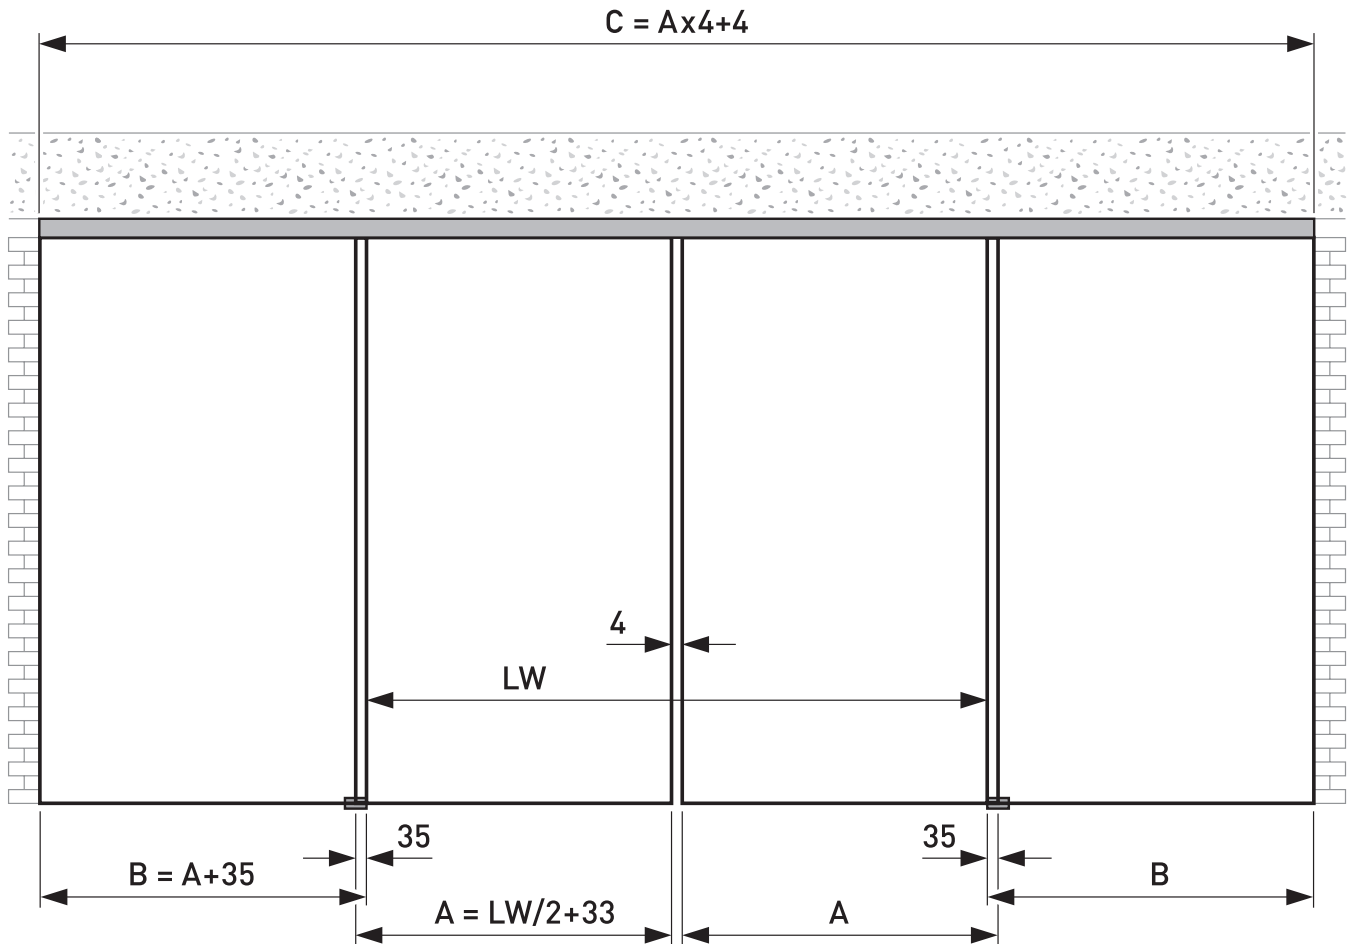

Ceiling and wall mounting, double doors, complete sets for profile lengths up to 3996 mm (max. width per door 975 mm) or 5996 mm (max. width per door 1475 mm)

Complete sets, ceiling mounting with sidelight, double doors

Complete set 3996 mm, curved cover

Double door, profile length 3996 mm

Complete set contains:
2x Comfort Stop + Auto Close
1x top track ceiling mounting
1x curved cover for sidelight
2x accessory set II „curved cover“
incl. 4 roller assemblies

Art. No.	Complete set	Finish
BO 52 144 74	37	Aluminium
BO 52 144 75	38	Stainless steel look

Complete set 3996 mm, straight cover

Double door, profile length 3996 mm

Complete set contains:
2x Comfort Stop + Auto Close
1x top track ceiling mounting
1x straight cover for sidelight
2x accessory set II „straight cover“
incl. 4 roller assemblies

Art. No.	Complete set	Finish
BO 52 144 82	45	Aluminium
BO 52 144 83	46	Stainless steel look

Complete set 5996 mm, curved cover

Double door, profile length 5996 mm

Complete set contains:
2x Comfort Stop + Auto Close
1x top track ceiling mounting
1x curved cover for sidelight
2x accessory set II „curved cover“
incl. 4 roller assemblies

Art. No.	Complete set	Finish
BO 52 144 76	39	Aluminium
BO 52 144 77	40	Stainless steel look

Complete set 5996 mm, straight cover

Double door, profile length 5996 mm

Complete set contains:
2x Comfort Stop + Auto Close
1x top track ceiling mounting
1x straight cover for sidelight
2x accessory set II „straight cover“
incl. 4 roller assemblies

Art. No.	Complete set	Finish
BO 52 144 84	47	Aluminium
BO 52 144 85	48	Stainless steel look