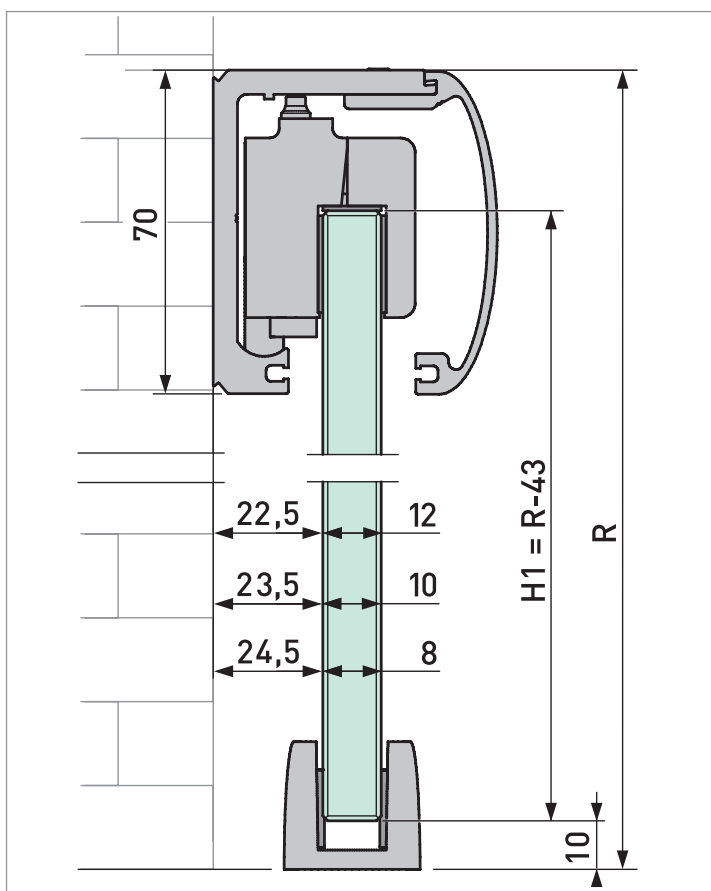

### Technical data

Door weight	80 kg
Glass thickness of sliding doors	
Toughened glass	8 / 10 / 12 mm
Laminated glass	8.76 / 10.76 / 12.76 mm
Glass thickness of fixed glazings	
Toughened glass	8 / 10 / 12 mm
Laminated glass	8.76 / 10.76 / 12.76 mm
Roller assemblies	High quality precision rollers with plastic cover
Versions	one and two-door

R = ceiling height
LW = clear width
A = width of sliding glass door
H = height of sliding glass door
C = length of running track

Determining the glass height:

$$H = R - 43$$

Determining the glass width:

$$A = LW + 70 \text{ (single door)}$$