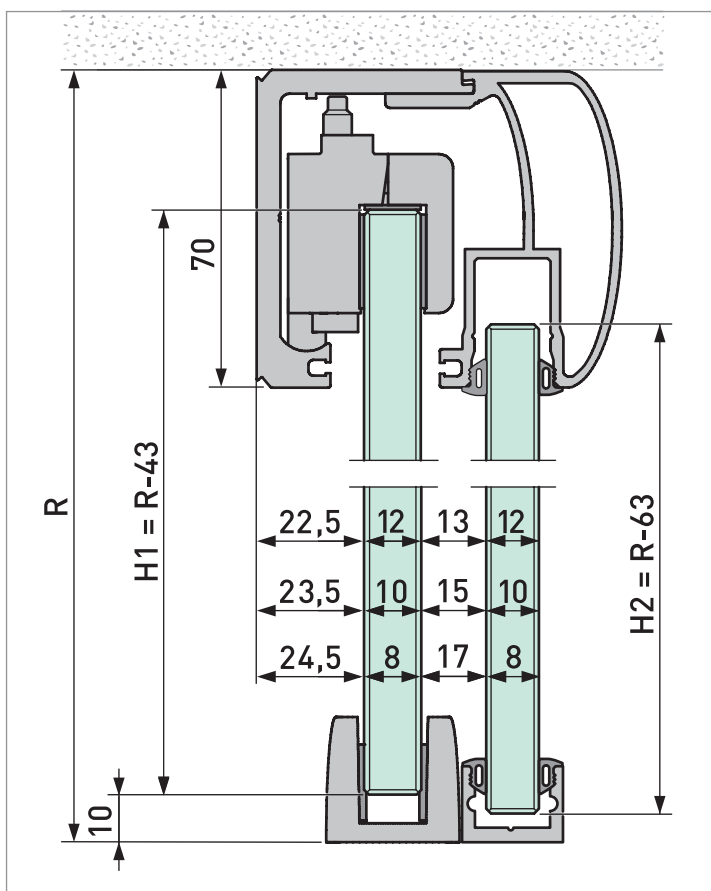

R = ceiling height
LW = clear width
A = width of sliding glass door
H = height of sliding glass door
C = length of running track

Determining the glass height:

$$H = R - 43$$

Determining the glass width:

$$A = LW + 70 \text{ (single door)}$$

## Calculation data for ceiling mounting (with sidelight)

$R$ = ceiling height
$LW$ = clear width
$A$ = width of sliding glass door
$H1$ = height of sliding glass door
$B$ = width of sidelight
$H2$ = height of sidelight
$C$ = length of running track