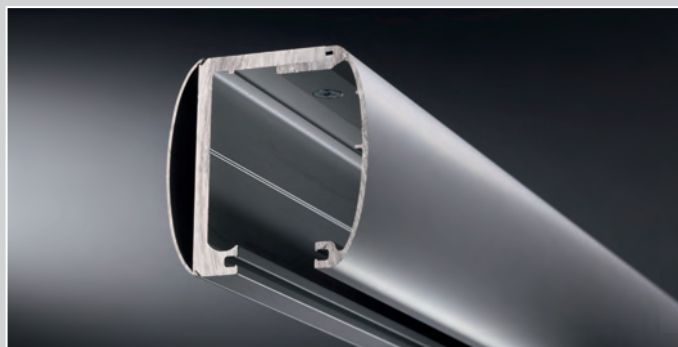

Profile with optional designer cover on the back side for ceiling mounting