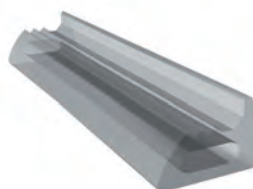

Silicone tape

Silicone tape for single door
Sales unit = 50 m

Art. No.	Surface	Profile length
BO 52 144 61	transparent 8 mm	1m
BO 52 144 62	black 8 mm	1m
BO 52 144 63	transparent 10 mm	1m
BO 52 144 64	black 10 mm	1m
BO 52 144 65	transparent 12 mm	1m
BO 52 144 66	black 12 mm	1m