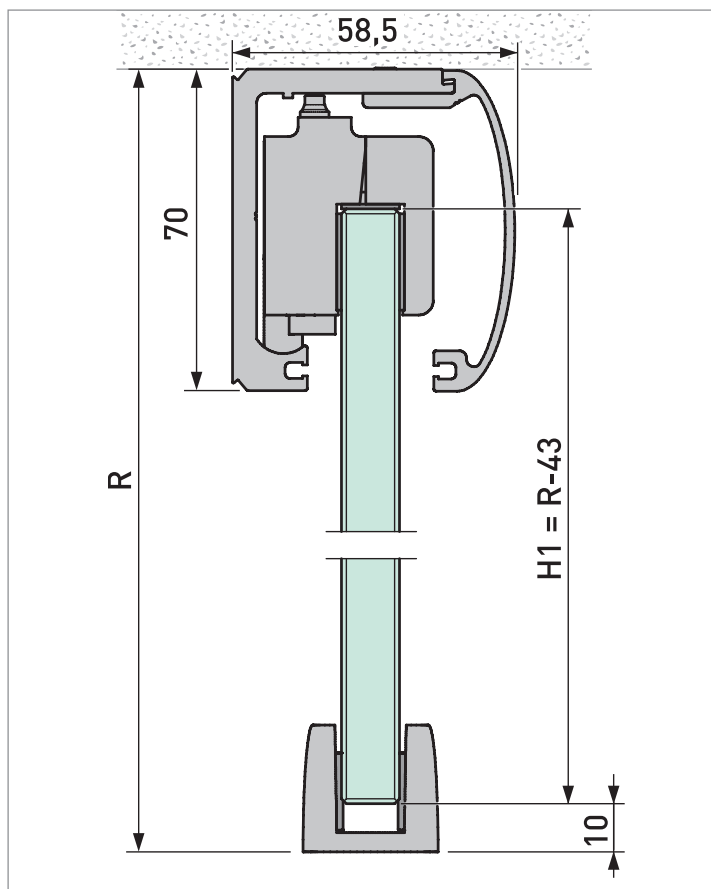

R = ceiling height
LW = clear width
A = width of sliding glass door
H = height of sliding glass door
C = length of running track

Determining the glass height:

$$H = R - 43$$

Determining the glass width:

$$A = LW + 70 \text{ (single door)}$$

## Calculation data for ceiling mounting (with sidelight)

$R$ = ceiling height
$LW$ = clear width
$A$ = width of sliding glass door
$H1$ = height of sliding glass door
$B$ = width of sidelight
$H2$ = height of sidelight
$C$ = length of running track