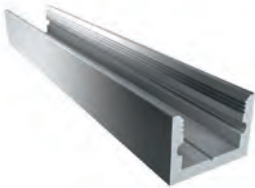

Floor-wall profile (U-Profile)

Fixed glazing, profile height 16 mm

Art. No.	Surface	Profile length
BO 52 144 42	Aluminium	1996 mm
BO 52 144 43	Stainless steel look	1996 mm
BO 52 144 44	Aluminium	2996 mm
BO 52 144 45	Stainless steel look	2996 mm
BO 52 144 46	Aluminium	3996 mm
BO 52 144 47	Stainless steel look	3996 mm
BO 52 144 48	Aluminium	5996 mm
BO 52 144 49	Stainless steel look	5996 mm

Ceiling profile (U-Profile)

Fixed glazing, profile height 35 mm;
Calculation of height of glass panes for the ceiling profile (H3)
Your project measures
Ceiling height (top edge of profile) = R = _____
Calculation of height of glass panes for fixed glazing for ceiling profile (mm) = H3 = R - 27 mm = _____