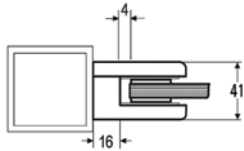

Clamp HD Square 70 x 55 mm stainless steel V4A

Minimum order quantity 4

For 16.76 - 21.52 mm laminated safety glass. Mounting square tubes. Shape square. Gaskets available as accessories

Article Number:	Finish:	Normal Price:
BO 8755516	Polished	£12.65