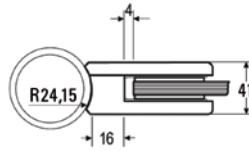

Article Number:	Finish:	Normal Price:
BO 8757516	Polished	~~£12.65~~

Special Offer Price:	£11.85	£/each

Article Number:	Finish:	Normal Price:
BO 8757555	Brushed	~~£11.45~~

Special Offer Price:	£10.70	£/each