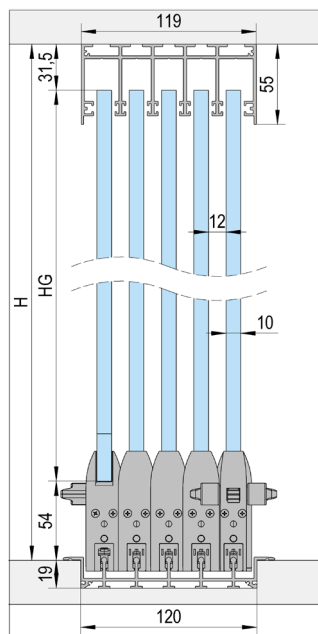

Installation variants

FLOORTRACK 5 PANELS

A

Assembly with surface-mounted track / 5-panel

B

Assembly with recessed track / 5-panel

C

Assembly with recessed track and ramp profiles / 5-panel

ARTICLE	NATURAL ANODISED (ART. NR.)	WHITE (ART. NR.)	ANTHRACITE (ART. NR.)	A	B	C
Surface-mounted track (3 m)	BO 5903061	BO 5903062	BO 5903063	2x		
Recessed track (3 m)	BO 5903091	BO 5903092	BO 5903093		2x	2x
Top profile (3 m)	BO 5903031	BO 5903032	BO 5903033	2x	2x	2x
Ramp profile (3 m)	BO 5913011	BO 5913012	BO 5913013			4x
Glass profile (3 m)	BO 5913021	BO 5913022	BO 5913023	2x	2x	2x
Wall profile (3 m)	BO 5913031	BO 5913032	BO 5913033	2x	2x	2x
Fittings kit panel A (with latch)*	BO 5900024	BO 5900002	BO 5900024	2x	2x	2x
Fittings kit panel A1 (without latch)*	BO 5900026	BO 5900006	BO 5900026	2x	2x	2x
Fittings kit panel B	BO 5900025	BO 5900004	BO 5900025	3x	3x	3x
Lower end piece	BO 5900019	BO 5900013	BO 5900016	2x		
Brush profile wall-/Glass profile (25 m)	BO 5900007	BO 5900007	BO 5900007	1x	1x	1x
Brush profile Top profile (20 m)	BO 5900008	BO 5900008	BO 5900008	3x	3x	3x
Adhesive tape (5,5 m)	BO 5900010	BO 5900010	BO 5900010	1x	1x	1x
Junction plates (10 pcs)	BO 5900020	BO 5900020	BO 5900020	1x	1x	1x