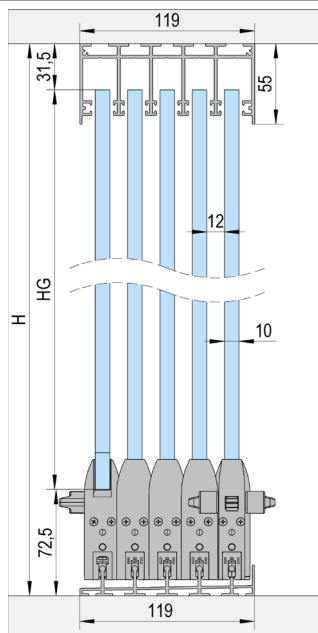

Installation variants

FLOORTRACK 5 PANELS

A

Assembly with surface-mounted track / 5-panel

B

Assembly with recessed track / 5-panel

C

Assembly with recessed track and ramp profiles / 5-panel

ARTICLE	NATURAL ANODISED (ART. NR.)	WHITE (ART. NR.)	ANTHRACITE (ART. NR.)	A	B	C
Surface-mounted track (3 m)	BO 5903061	BO 5903062	BO 5903063	2x		
Recessed track (3 m)	BO 5903091	BO 5903092	BO 5903093		2x	2x
Top profile (3 m)	BO 5903031	BO 5903032	BO 5903033	2x	2x	2x
Ramp profile (3 m)	BO 5913011	BO 5913012	BO 5913013			4x
Glass profile (3 m)	BO 5913021	BO 5913022	BO 5913023	2x	2x	2x
Wall profile (3 m)	BO 5913031	BO 5913032	BO 5913033	2x	2x	2x
Fittings kit panel A (with latch)*	BO 5900024	BO 5900002	BO 5900024	2x	2x	2x
Fittings kit panel A1 (without latch)*	BO 5900026	BO 5900006	BO 5900026	2x	2x	2x
Fittings kit panel B	BO 5900025	BO 5900004	BO 5900025	3x	3x	3x
Lower end piece	BO 5900019	BO 5900013	BO 5900016	2x		
Brush profile wall-/Glass profile (25 m)	BO 5900007	BO 5900007	BO 5900007	1x	1x	1x
Brush profile Top profile (20 m)	BO 5900008	BO 5900008	BO 5900008	3x	3x	3x
Adhesive tape (5,5 m)	BO 5900010	BO 5900010	BO 5900010	1x	1x	1x
Junction plates (10 pcs)	BO 5900020	BO 5900020	BO 5900020	1x	1x	1x