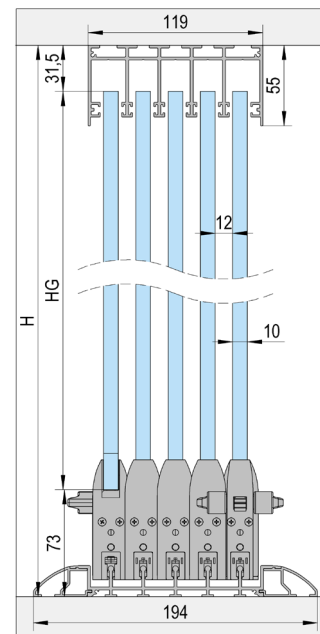

Installation variants

FLOORTRACK 5 PANELS

A

Assembly with surface-mounted track / 5-panel

B

Assembly with recessed track / 5-panel

C

Assembly with recessed track and ramp profiles / 5-panel

ARTICLE	NATURAL ANODISED (ART. NR.)	WHITE (ART. NR.)	ANTHRACITE (ART. NR.)	A	B	C
Surface-mounted track (3 m)	BO 5903061	BO 5903062	BO 5903063	2x		
Recessed track (3 m)	BO 5903091	BO 5903092	BO 5903093		2x	2x
Top profile (3 m)	BO 5903031	BO 5903032	BO 5903033	2x	2x	2x
Ramp profile (3 m)	BO 5913011	BO 5913012	BO 5913013			4x
Glass profile (3 m)	BO 5913021	BO 5913022	BO 5913023	2x	2x	2x
Wall profile (3 m)	BO 5913031	BO 5913032	BO 5913033	2x	2x	2x
Fittings kit panel A (with latch)*	BO 5900024	BO 5900002	BO 5900024	2x	2x	2x
Fittings kit panel A1 (without latch)*	BO 5900026	BO 5900006	BO 5900026	2x	2x	2x
Fittings kit panel B	BO 5900025	BO 5900004	BO 5900025	3x	3x	3x
Lower end piece	BO 5900019	BO 5900013	BO 5900016	2x		
Brush profile wall-/Glass profile (25 m)	BO 5900007	BO 5900007	BO 5900007	1x	1x	1x
Brush profile Top profile (20 m)	BO 5900008	BO 5900008	BO 5900008	3x	3x	3x
Adhesive tape (5,5 m)	BO 5900010	BO 5900010	BO 5900010	1x	1x	1x
Junction plates (10 pcs)	BO 5900020	BO 5900020	BO 5900020	1x	1x	1x