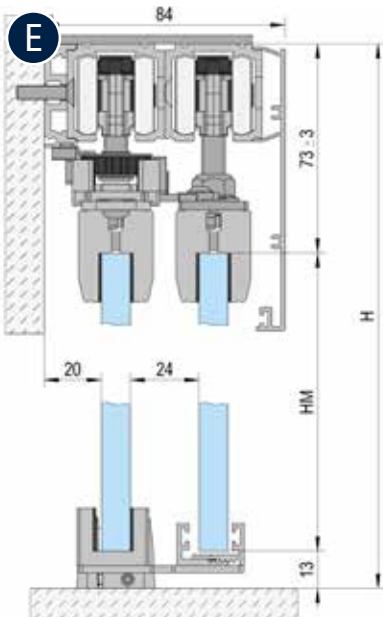

MASTERTRACK® BT TELESCOPIC SOLUTION

Product highlights

- Simultaneous movement of double or triple leaf doors
- Floating floor guide
- Simple glass clamping mechanism for a secure hold
- Installation with or without fixed glazing
- Height adjustment +/-3 mm
- Smooth closing mechanism
- Safe anti-jump protection
- Optional metal damper with high-quality hydraulics and double-sided spring guide

A

Ceiling mounting / 2-leaf

B

Ceiling mounting / 2-leaf / with fixed glazing

C

Ceiling mounting / 3-leaf

D

Ceiling mounting / 3-leaf / with fixed glazing

E

Wall mounting / 2-leaf

Glass height (HM) = H - 87 mm / Fixed sidelight (HF) = H - 75 mm

| PRODUCT | ART. NO. | A | B | C | D | E |
|---|------------------------------------|------|------|------|------|------|
| Running Track 2/3/4/6m | BO 5802011/5803011/5804011/5806011 | 2x | 2x | 3x | 3x | 2x |
| Supplementary profile for fixed sidelights 2m | BO 5802031 | | * | | * | |
| Wall distance profile | BO 5802061 | | | | | * |
| Accessory Set Telescope 2 doors | BO 5800006 | 1x | 1x | | | 1x |
| Accessory Set Telescope 3 doors | BO 5800007 | | | 1x | 1x | |
| Carriages | BO 5800002 | 2x | 2x | 3x | 3x | 2x |
| Carriages incl. damping mechanism** | BO 5800060/5800080/5800120 | 4x** | 4x** | 6x** | 6x** | 4x** |
| Glass clamp | BO 5800001 | 4x | 4x | 6x | 6x | 4x |
| Cover 98 mm height 2/3/4/6m | BO 5802041/5803041/5804041/5806041 | 2x | 2x | 2x | 2x | 1x |
| Bottom guide | BO 5700005 | 1x | 1x | 1x | 1x | 1x |
| Adaptor for wall mounting | BO 5800010 | | | | | * |
| U-Channels 2.5/5m | BO 6703434/6703446 | | 1x | | 1x | |