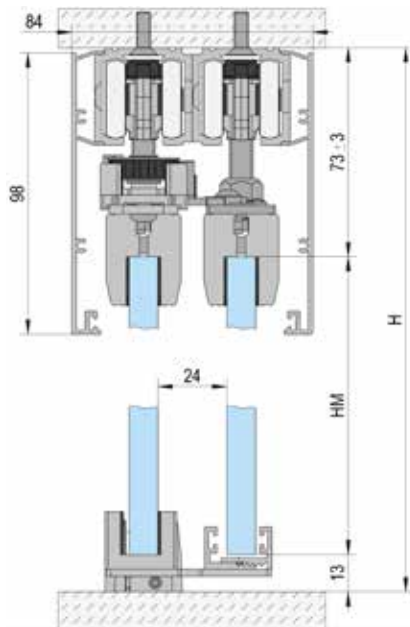

MASTERTRACK® BT TELESCOPIC SOLUTION

Product highlights

- Simultaneous movement of double or triple leaf doors
- Floating floor guide
- Simple glass clamping mechanism for a secure hold
- Installation with or without fixed glazing
- Height adjustment +/-3 mm
- Smooth closing mechanism
- Safe anti-jump protection
- Optional metal damper with high-quality hydraulics and double-sided spring guide

A

Ceiling mounting / 2-leaf

B

Ceiling mounting / 2-leaf / with fixed glazing

C

Ceiling mounting / 3-leaf

D

Ceiling mounting / 3-leaf / with fixed glazing

E

Wall mounting / 2-leaf

Glass height (HM) = H - 87 mm / Fixed sidelight (HF) = H - 75 mm

| PRODUCT | ART. NO. | A | B | C | D | E |
|---|------------------------------------|------|------|------|------|------|
| Running Track 2/3/4/6m | BO 5802011/5803011/5804011/5806011 | 2x | 2x | 3x | 3x | 2x |
| Supplementary profile for fixed sidelights 2m | BO 5802031 | | * | | * | |
| Wall distance profile | BO 5802061 | | | | | * |
| Accessory Set Telescope 2 doors | BO 5800006 | 1x | 1x | | | 1x |
| Accessory Set Telescope 3 doors | BO 5800007 | | | 1x | 1x | |
| Carriages | BO 5800002 | 2x | 2x | 3x | 3x | 2x |
| Carriages incl. damping mechanism** | BO 5800060/5800080/5800120 | 4x** | 4x** | 6x** | 6x** | 4x** |
| Glass clamp | BO 5800001 | 4x | 4x | 6x | 6x | 4x |
| Cover 98 mm height 2/3/4/6m | BO 5802041/5803041/5804041/5806041 | 2x | 2x | 2x | 2x | 1x |
| Bottom guide | BO 5700005 | 1x | 1x | 1x | 1x | 1x |
| Adaptor for wall mounting | BO 5800010 | | | | | * |
| U-Channels 2.5/5m | BO 6703434/6703446 | | 1x | | 1x | |