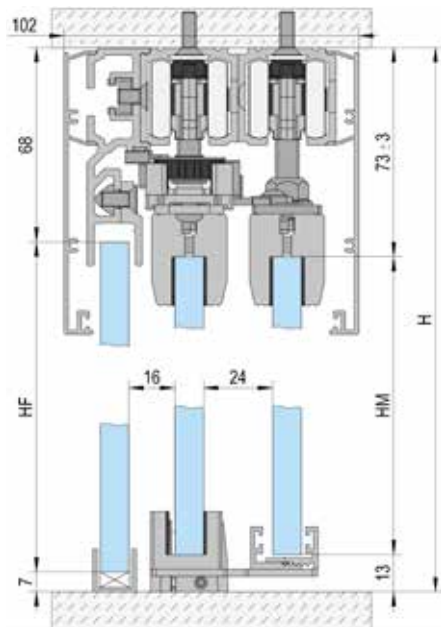

MASTERTRACK® BT TELESCOPIC SOLUTION

Product highlights

- Simultaneous movement of double or triple leaf doors
- Floating floor guide
- Simple glass clamping mechanism for a secure hold
- Installation with or without fixed glazing
- Height adjustment +/-3 mm
- Smooth closing mechanism
- Safe anti-jump protection
- Optional metal damper with high-quality hydraulics and double-sided spring guide

A

Ceiling mounting / 2-leaf

B

Ceiling mounting / 2-leaf / with fixed glazing

C

Ceiling mounting / 3-leaf

D

Ceiling mounting / 3-leaf / with fixed glazing

E

Wall mounting / 2-leaf

Glass height (HM) = H - 87 mm / Fixed sidelight (HF) = H - 75 mm

| PRODUCT | ART. NO. | A | B | C | D | E |
|---|------------------------------------|------|------|------|------|------|
| Running Track 2/3/4/6m | BO 5802011/5803011/5804011/5806011 | 2x | 2x | 3x | 3x | 2x |
| Supplementary profile for fixed sidelights 2m | BO 5802031 | | * | | * | |
| Wall distance profile | BO 5802061 | | | | | * |
| Accessory Set Telescope 2 doors | BO 5800006 | 1x | 1x | | | 1x |
| Accessory Set Telescope 3 doors | BO 5800007 | | | 1x | 1x | |
| Carriages | BO 5800002 | 2x | 2x | 3x | 3x | 2x |
| Carriages incl. damping mechanism** | BO 5800060/5800080/5800120 | 4x** | 4x** | 6x** | 6x** | 4x** |
| Glass clamp | BO 5800001 | 4x | 4x | 6x | 6x | 4x |
| Cover 98 mm height 2/3/4/6m | BO 5802041/5803041/5804041/5806041 | 2x | 2x | 2x | 2x | 1x |
| Bottom guide | BO 5700005 | 1x | 1x | 1x | 1x | 1x |
| Adaptor for wall mounting | BO 5800010 | | | | | * |
| U-Channels 2.5/5m | BO 6703434/6703446 | | 1x | | 1x | |