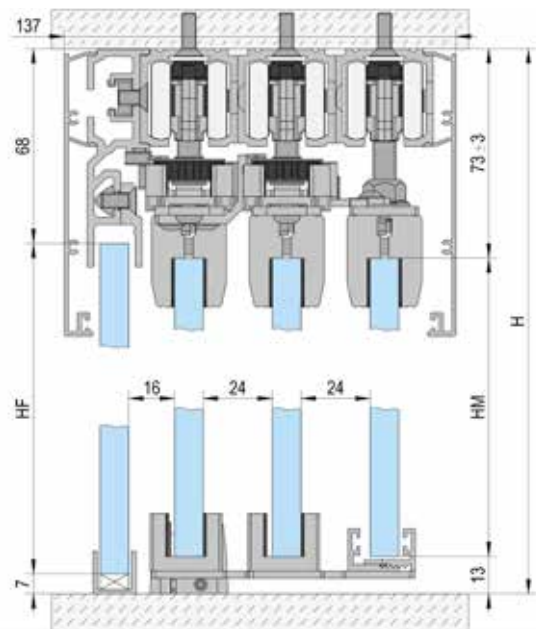

MASTERTRACK® BT TELESCOPIC SOLUTION

Product highlights

- Simultaneous movement of double or triple leaf doors
- Floating floor guide
- Simple glass clamping mechanism for a secure hold
- Installation with or without fixed glazing
- Height adjustment +/-3 mm
- Smooth closing mechanism
- Safe anti-jump protection
- Optional metal damper with high-quality hydraulics and double-sided spring guide

A

Ceiling mounting / 2-leaf

B

Ceiling mounting / 2-leaf / with fixed glazing

C

Ceiling mounting / 3-leaf

D

Ceiling mounting / 3-leaf / with fixed glazing

E

Wall mounting / 2-leaf

Glass height (HM) = H - 87 mm / Fixed sidelight (HF) = H - 75 mm

| PRODUCT | ART. NO. | A | B | C | D | E |
|---|------------------------------------|------|------|------|------|------|
| Running Track 2/3/4/6m | BO 5802011/5803011/5804011/5806011 | 2x | 2x | 3x | 3x | 2x |
| Supplementary profile for fixed sidelights 2m | BO 5802031 | | * | | * | |
| Wall distance profile | BO 5802061 | | | | | * |
| Accessory Set Telescope 2 doors | BO 5800006 | 1x | 1x | | | 1x |
| Accessory Set Telescope 3 doors | BO 5800007 | | | 1x | 1x | |
| Carriages | BO 5800002 | 2x | 2x | 3x | 3x | 2x |
| Carriages incl. damping mechanism** | BO 5800060/5800080/5800120 | 4x** | 4x** | 6x** | 6x** | 4x** |
| Glass clamp | BO 5800001 | 4x | 4x | 6x | 6x | 4x |
| Cover 98 mm height 2/3/4/6m | BO 5802041/5803041/5804041/5806041 | 2x | 2x | 2x | 2x | 1x |
| Bottom guide | BO 5700005 | 1x | 1x | 1x | 1x | 1x |
| Adaptor for wall mounting | BO 5800010 | | | | | * |
| U-Channels 2.5/5m | BO 6703434/6703446 | | 1x | | 1x | |