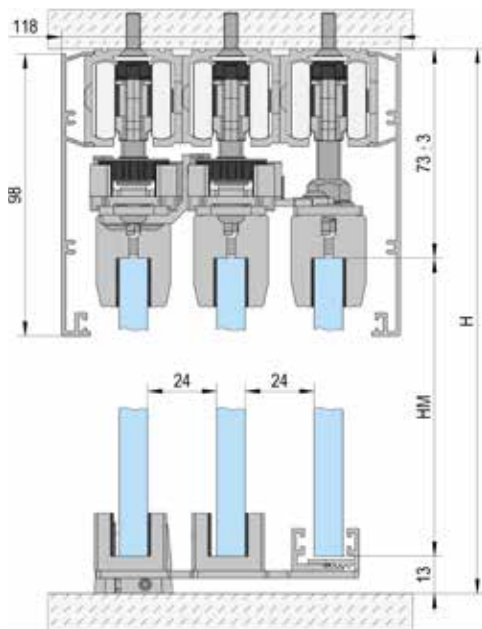

MASTERTRACK® BT TELESCOPIC SOLUTION

Product highlights

- Simultaneous movement of double or triple leaf doors
- Floating floor guide
- Simple glass clamping mechanism for a secure hold
- Installation with or without fixed glazing
- Height adjustment +/-3 mm
- Smooth closing mechanism
- Safe anti-jump protection
- Optional metal damper with high-quality hydraulics and double-sided spring guide

A

Ceiling mounting / 2-leaf

B

Ceiling mounting / 2-leaf / with fixed glazing

C

Ceiling mounting / 3-leaf

D

Ceiling mounting / 3-leaf / with fixed glazing

E

Wall mounting / 2-leaf

Glass height (HM) = H - 87 mm / Fixed sidelight (HF) = H - 75 mm

| PRODUCT | ART. NO. | A | B | C | D | E |
|---|------------------------------------|------|------|------|------|------|
| Running Track 2/3/4/6m | BO 5802011/5803011/5804011/5806011 | 2x | 2x | 3x | 3x | 2x |
| Supplementary profile for fixed sidelights 2m | BO 5802031 | | * | | * | |
| Wall distance profile | BO 5802061 | | | | | * |
| Accessory Set Telescope 2 doors | BO 5800006 | 1x | 1x | | | 1x |
| Accessory Set Telescope 3 doors | BO 5800007 | | | 1x | 1x | |
| Carriages | BO 5800002 | 2x | 2x | 3x | 3x | 2x |
| Carriages incl. damping mechanism** | BO 5800060/5800080/5800120 | 4x** | 4x** | 6x** | 6x** | 4x** |
| Glass clamp | BO 5800001 | 4x | 4x | 6x | 6x | 4x |
| Cover 98 mm height 2/3/4/6m | BO 5802041/5803041/5804041/5806041 | 2x | 2x | 2x | 2x | 1x |
| Bottom guide | BO 5700005 | 1x | 1x | 1x | 1x | 1x |
| Adaptor for wall mounting | BO 5800010 | | | | | * |
| U-Channels 2.5/5m | BO 6703434/6703446 | | 1x | | 1x | |