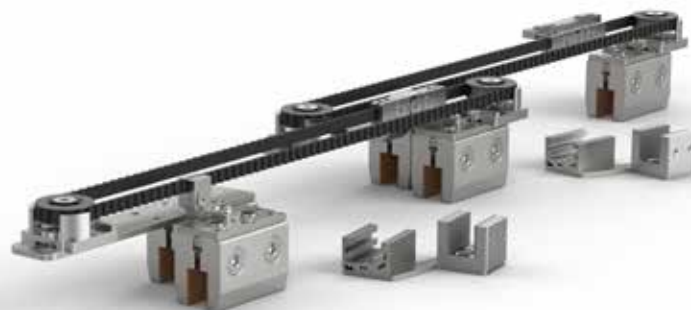

MASTERTRACK® BT TELESCOPIC SOLUTION

Product highlights

- Simultaneous movement of double or triple leaf doors
- Floating floor guide
- Simple glass clamping mechanism for a secure hold
- Installation with or without fixed glazing
- Height adjustment +/-3 mm
- Smooth closing mechanism
- Safe anti-jump protection
- Optional metal damper with high-quality hydraulics and double-sided spring guide

A

Ceiling mounting / 2-leaf

B

Ceiling mounting / 2-leaf / with fixed glazing

C

Ceiling mounting / 3-leaf

D

Ceiling mounting / 3-leaf / with fixed glazing

E

Wall mounting / 2-leaf

Glass height (HM) = H - 87 mm / Fixed sidelight (HF) = H - 75 mm

| PRODUCT | ART. NO. | A | B | C | D | E |
|---|------------------------------------|------|------|------|------|------|
| Running Track 2/3/4/6m | BO 5802011/5803011/5804011/5806011 | 2x | 2x | 3x | 3x | 2x |
| Supplementary profile for fixed sidelights 2m | BO 5802031 | | * | | * | |
| Wall distance profile | BO 5802061 | | | | | * |
| Accessory Set Telescope 2 doors | BO 5800006 | 1x | 1x | | | 1x |
| Accessory Set Telescope 3 doors | BO 5800007 | | | 1x | 1x | |
| Carriages | BO 5800002 | 2x | 2x | 3x | 3x | 2x |
| Carriages incl. damping mechanism** | BO 5800060/5800080/5800120 | 4x** | 4x** | 6x** | 6x** | 4x** |
| Glass clamp | BO 5800001 | 4x | 4x | 6x | 6x | 4x |
| Cover 98 mm height 2/3/4/6m | BO 5802041/5803041/5804041/5806041 | 2x | 2x | 2x | 2x | 1x |
| Bottom guide | BO 5700005 | 1x | 1x | 1x | 1x | 1x |
| Adaptor for wall mounting | BO 5800010 | | | | | * |
| U-Channels 2.5/5m | BO 6703434/6703446 | | 1x | | 1x | |