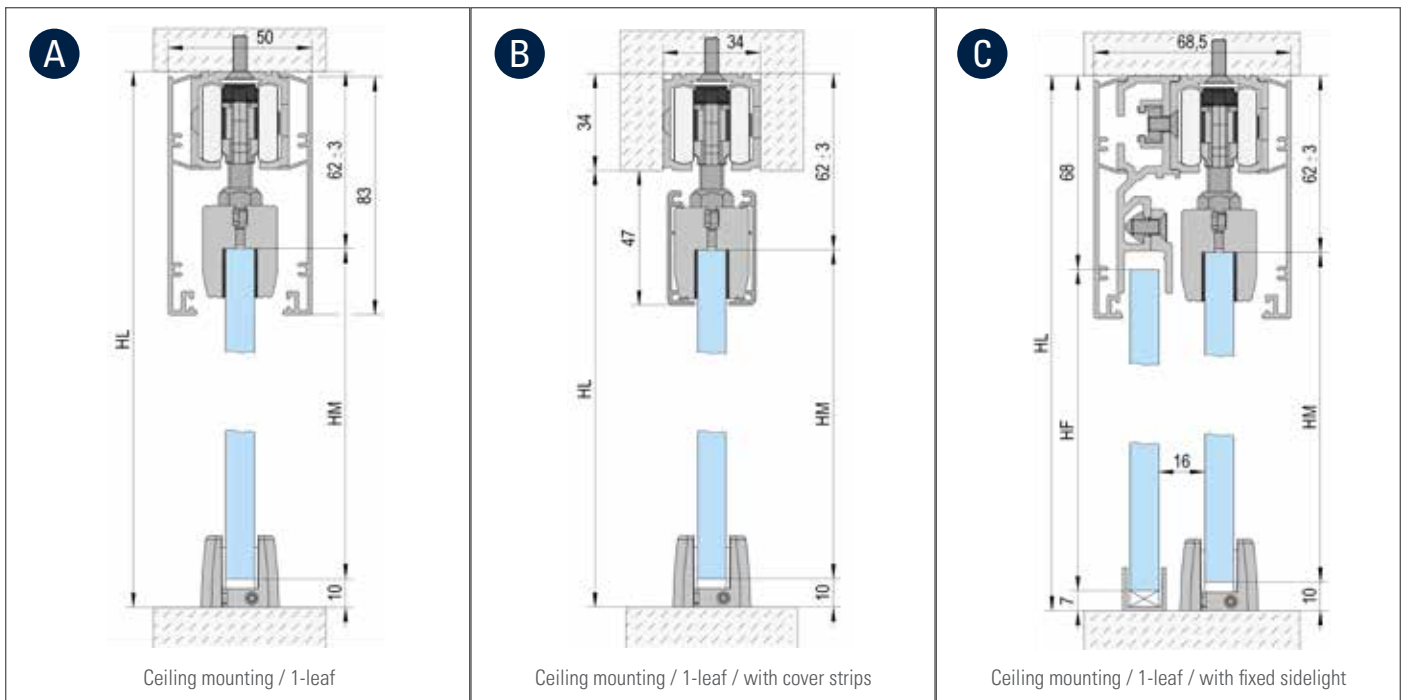

Variante

MASTERTRACK® BT

CEILING & WALL MOUNTING

Product highlights

- Simple glass clamping mechanism for a secure hold
- Installation with and without fixed glazing
- Height adjustment +/- 3 mm
- Smooth closing mechanism
- Safe anti-jump protection
- Optional metal damper with high-quality hydraulics and double-sided spring guide
- Synchronous opening possible

Glass height (HM) = HL - 70 mm / Fixed sidelight (HF) = HL - 75 mm

Glass height (HM) = HL + 15 mm / fixed glass part (HF) = HL + 10 mm

PRODUCT	ART. NO.	A	B	C	D	E	F
Running Track 2/3/4/6m	BO 5802011/5803011/5804011/5806011	1x	1x	1x	1x	1x	1x
Supplementary profile for fixed sidelights 2m	BO 5802031			*			*
Snapframe and cover caps for pair of glass clamps	BO 5801271		1x				
Wall distance profile	BO 5802061					*	
Carriages	BO 5800002	1x	1x	1x	1x	1x	1x
Carriages incl. damping mechanism**	BO 5800060/5800080/5800120	2x**	2x**	2x**	2x**	2x**	2x**
Glass clamp	BO 5800001	2x	2x	2x	2x	2x	2x
Cover 83 mm height 2/3/4/6m	BO 5802021/5803021/5804021/5806021	2x		2x	1x	1x	1x
Bottom guide	BO 5700005	1x	1x	1x	1x	1x	1x
U-Channels 2.5/5m	BO 6703434/6703446			1x			1x

** Quantity depends on the length of the Running Track

** Alternative to roller unit BO 5800002 - The roller units are integrated in the retractable dampers. To install damping on both sides, two carriages are replaced by two retractable dampers..