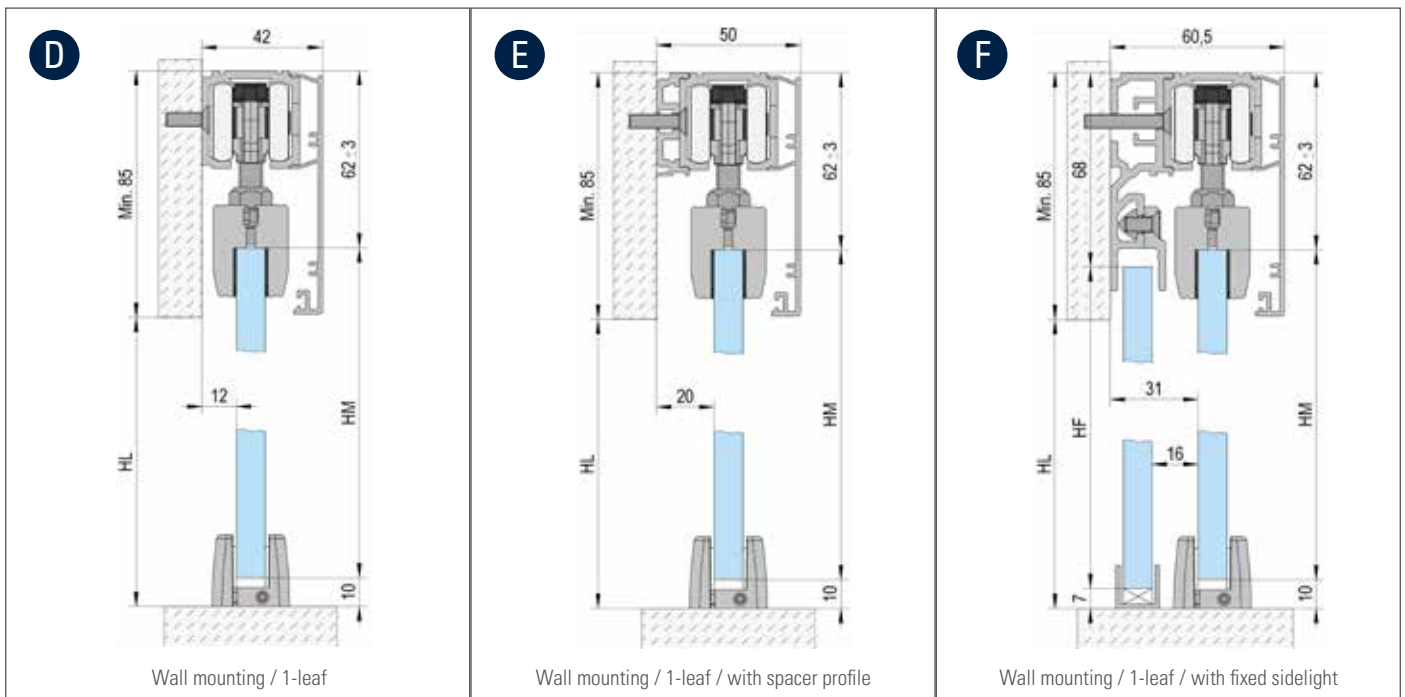

Variante

MASTERTRACK® BT

CEILING & WALL MOUNTING

Product highlights

- Simple glass clamping mechanism for a secure hold
- Installation with and without fixed glazing
- Height adjustment +/- 3 mm
- Smooth closing mechanism
- Safe anti-jump protection
- Optional metal damper with high-quality hydraulics and double-sided spring guide
- Synchronous opening possible

Glass height (HM) = HL - 70 mm / Fixed sidelight (HF) = HL - 75 mm

Glass height (HM) = HL + 15 mm / fixed glass part (HF) = HL + 10 mm

PRODUCT	ART. NO.	A	B	C	D	E	F
Running Track 2/3/4/6m	BO 5802011/5803011/5804011/5806011	1x	1x	1x	1x	1x	1x
Supplementary profile for fixed sidelights 2m	BO 5802031			*			*
Snapframe and cover caps for pair of glass clamps	BO 5801271		1x				
Wall distance profile	BO 5802061					*	
Carriages	BO 5800002	1x	1x	1x	1x	1x	1x
Carriages incl. damping mechanism**	BO 5800060/5800080/5800120	2x**	2x**	2x**	2x**	2x**	2x**
Glass clamp	BO 5800001	2x	2x	2x	2x	2x	2x
Cover 83 mm height 2/3/4/6m	BO 5802021/5803021/5804021/5806021	2x		2x	1x	1x	1x
Bottom guide	BO 5700005	1x	1x	1x	1x	1x	1x
U-Channels 2.5/5m	BO 6703434/6703446			1x			1x

** Quantity depends on the length of the Running Track

** Alternative to roller unit BO 5800002 - The roller units are integrated in the retractable dampers. To install damping on both sides, two carriages are replaced by two retractable dampers..