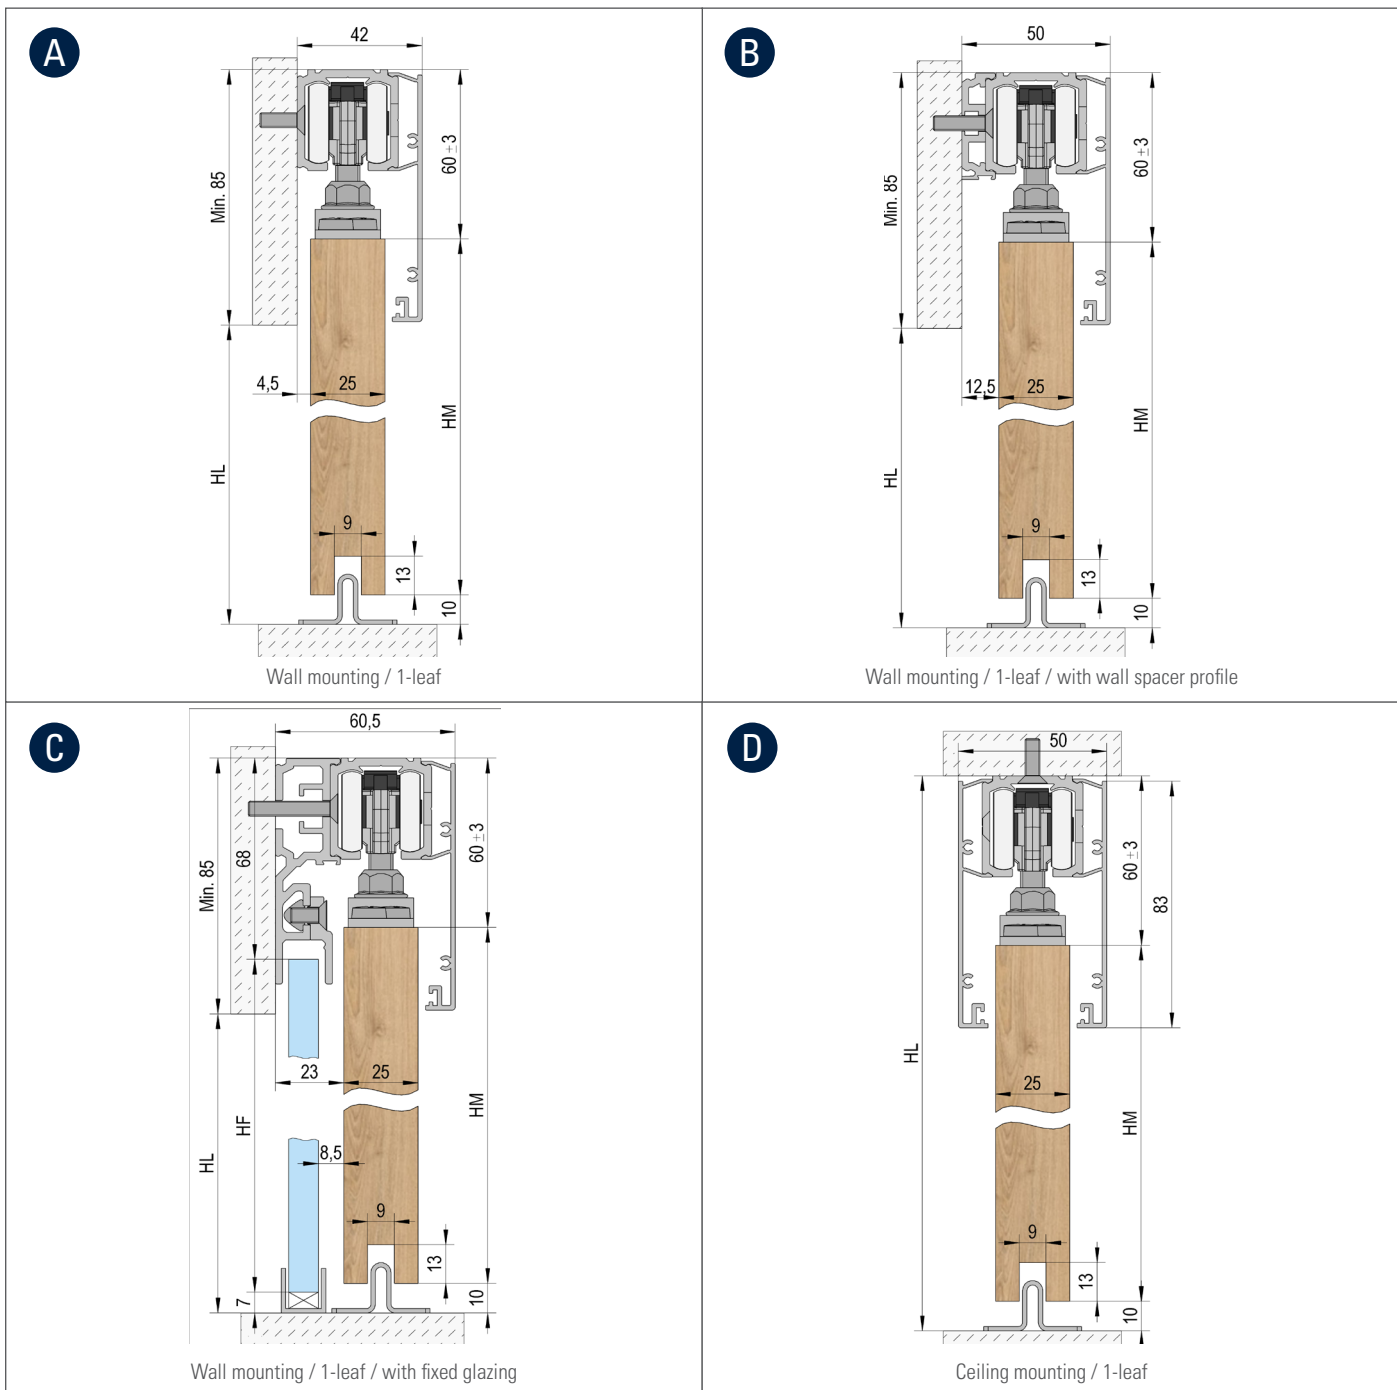

MASTERTRACK® BT SET FOR WOODEN DOOR

Product highlights

- Concealed floor guide
- Simple screwing of the adapter
- Installation with and without fixed glazing
- Height adjustment +/- 3 mm
- Smooth closing mechanism
- Optional metal damper with high-quality hydraulics and double-sided spring guide

A B C Door height (HM) = HL + 15 mm / Glass fixed part (HF) = HL + 10 mm

D E Door height (HM) = HL - 70 mm / Glass fixed part (HF) = HL - 75 mm

PRODUCT	ART. NO.	A	B	C	D	E
Running Track 2/3/4/6m	BO 5802011/5803011/5804011/5806011	1x	1x	1x	1x	1x
Supplementary profile for fixed sidelights 2m	BO 5802031			*		*
Wall distance profile 2m	BO 5802061		*			
Accessory set wood solution	BO 5800013	1x	1x	1x	1x	1x
Carriages	BO 5800002	1x	1x	1x	1x	1x
Carriages incl. damping mechanism**	BO 5800060/5800080/5800120	2x*	2x*	2x*	2x*	2x*
Cover 83 mm height 2/3/4/6m	BO 5802021/5803021/5804021/5806021	1x	1x	1x	2x	2x
U-Channels 2.5/5m	BO 6703434/6703446			1x		1x

* Quantity depends on the length of the runner.

** Alternative to roller unit BO 5800002 - The roller units are integrated in the retractable dampers. To install damping on both sides, two carriages are replaced by two retractable dampers.