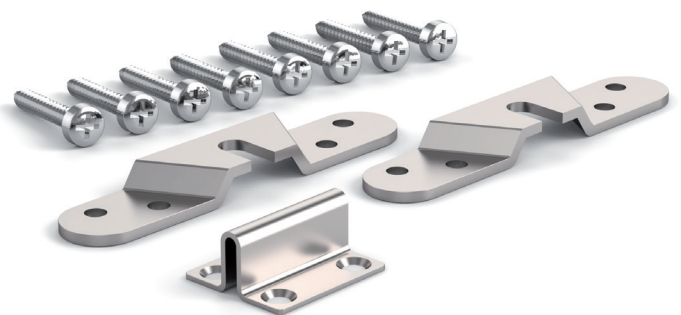

MASTERTRACK® BT SET FOR WOODEN DOOR

Product highlights

- Concealed floor guide
- Simple screwing of the adapter
- Installation with and without fixed glazing
- Height adjustment +/- 3 mm
- Smooth closing mechanism
- Optional metal damper with high-quality hydraulics and double-sided spring guide

A B C Door height (HM) = HL + 15 mm / Glass fixed part (HF) = HL + 10 mm

D E Door height (HM) = HL - 70 mm / Glass fixed part (HF) = HL - 75 mm

PRODUCT	ART. NO.	A	B	C	D	E
Running Track 2/3/4/6m	BO 5802011/5803011/5804011/5806011	1x	1x	1x	1x	1x
Supplementary profile for fixed sidelights 2m	BO 5802031			*		*
Wall distance profile 2m	BO 5802061		*			
Accessory set wood solution	BO 5800013	1x	1x	1x	1x	1x
Carriages	BO 5800002	1x	1x	1x	1x	1x
Carriages incl. damping mechanism**	BO 5800060/5800080/5800120	2x*	2x*	2x*	2x*	2x*
Cover 83 mm height 2/3/4/6m	BO 5802021/5803021/5804021/5806021	1x	1x	1x	2x	2x
U-Channels 2.5/5m	BO 6703434/6703446			1x		1x

* Quantity depends on the length of the runner.

** Alternative to roller unit BO 5800002 - The roller units are integrated in the retractable dampers. To install damping on both sides, two carriages are replaced by two retractable dampers.