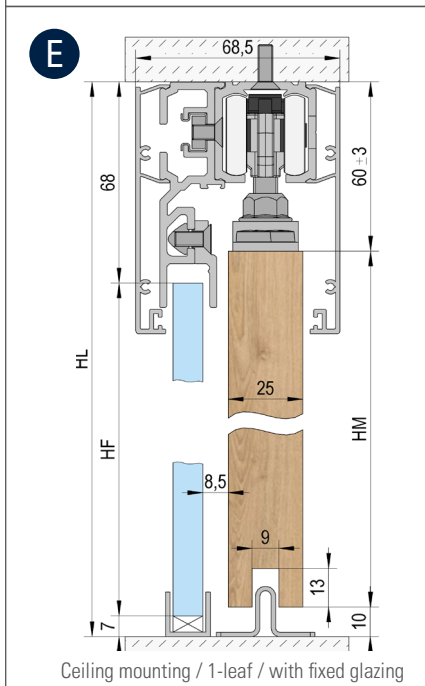

MASTERTRACK® BT SET FOR WOODEN DOOR

Product highlights

- Concealed floor guide
- Simple screwing of the adapter
- Installation with and without fixed glazing
- Height adjustment +/- 3 mm
- Smooth closing mechanism
- Optional metal damper with high-quality hydraulics and double-sided spring guide

A B C Door height (HM) = HL + 15 mm / Glass fixed part (HF) = HL + 10 mm

D E Door height (HM) = HL - 70 mm / Glass fixed part (HF) = HL - 75 mm

PRODUCT	ART. NO.	A	B	C	D	E
Running Track 2/3/4/6m	BO 5802011/5803011/5804011/5806011	1x	1x	1x	1x	1x
Supplementary profile for fixed sidelights 2m	BO 5802031			*		*
Wall distance profile 2m	BO 5802061		*			
Accessory set wood solution	BO 5800013	1x	1x	1x	1x	1x
Carriages	BO 5800002	1x	1x	1x	1x	1x
Carriages incl. damping mechanism**	BO 5800060/5800080/5800120	2x*	2x*	2x*	2x*	2x*
Cover 83 mm height 2/3/4/6m	BO 5802021/5803021/5804021/5806021	1x	1x	1x	2x	2x
U-Channels 2.5/5m	BO 6703434/6703446			1x		1x