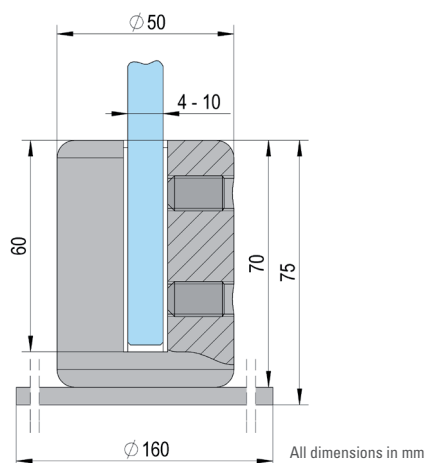

Creating safer spaces in the working environment

The screen holders with stand offer barrier protection from the direct aerosols associated with coughs and sneezes. Assembled and adjusted with just an Allen key, the screen holders are simple to set up and are designed for all clear sheet materials with a thickness of 4mm-10mm.

VetroScreen Stand

- Freestanding powder-coated screen support
- Adjustable aluminium holders and steel base
- Suitable for panel materials with a thickness of 4mm - 10mm
- Supplied with four shims per screen holder

COLOUR	ART.-NO.	PACKAGING UNIT
grey (RAL 9006)	BO 5200192	2 pieces
black (RAL 9005)	BO 5200193	2 pieces
white (RAL 9010)	BO 5200195	2 pieces

Fast barrier protection

Screen holders with clamps offer barrier protection from the direct aerosols associated with coughs and sneezes. Assembled and adjusted with just an Allen key, the screen holders can be fitted to any horizontal surface from 18mm to 36mm thick.