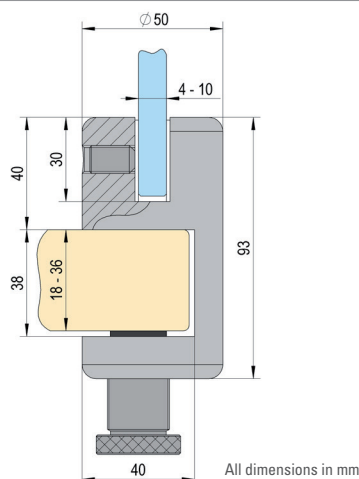

VetroScreen Clamp

- Powder-coated, adjustable screen holders
- Suitable for counters, tables or other horizontal edges
- Suitable for panel materials with a thickness of 4mm - 10mm
- Supplied with four shims per holder

COLOUR	ART.-NO.	PACKAGING UNIT
grey (RAL 9006)	BO 5200190	2 pieces
black (RAL 9005)	BO 5200191	2 pieces
white (RAL 9010)	BO 5200194	2 pieces