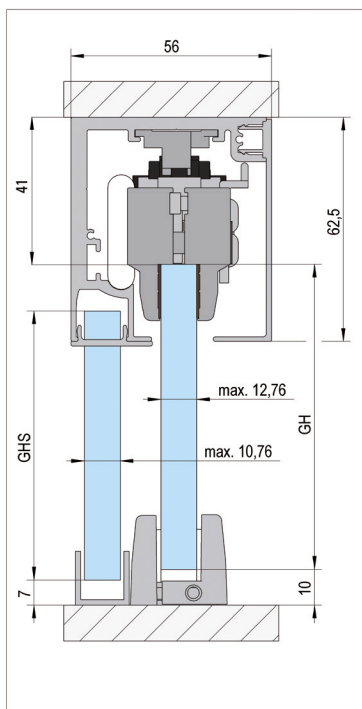

Bohle MasterTrack FT Profile Set, Ceiling Mounting with Fixed Sidelight