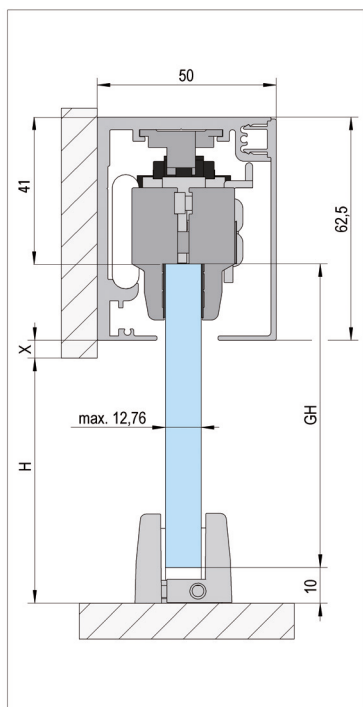

i Glass thickness door: tempered glass 8 - 12 mm, laminated safety glass 8.76 - 12.76 mm · Glass thickness Fixed Sidelight: tempered glass 8 - 10 mm, laminated safety glass 8.76 - 10.76 mm · No glass processing required · The running track is pre-drilled. · Minimum door width 790 mm

LENGTH	FINISH	ART. NO
2000 mm	Aluminium colour E6/EV1	BO 5782031
2000 mm	Stainless steel look E4/C31	BO 5782032
2500 mm	Aluminium colour E6/EV1	BO 5782531
2500 mm	Stainless steel look E4/C31	BO 5782532
3000 mm	Aluminium colour E6/EV1	BO 5783031
3000 mm	Stainless steel look E4/C31	BO 5783032

Max. door weight 60 kg

INCLUDED IN DELIVERY:

1x	Top track
1x	Cover
2x	Carriages
2x	Damping mechanism
1x	Bottom guide
1x	Snapframe standard for fixed sidelight profile

Bohle MasterTrack FT Profile Set, Wall Mounting