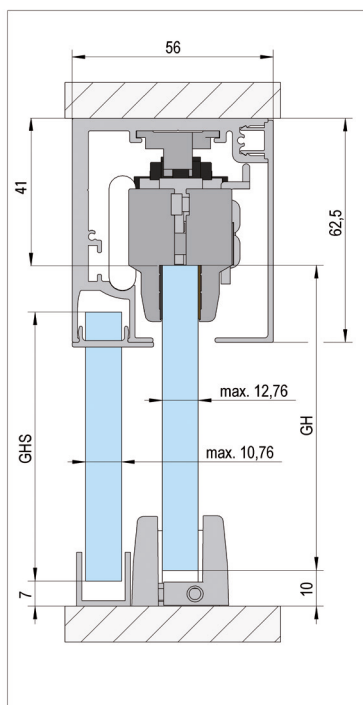

INCLUDED IN DELIVERY:

1x	Top track
1x	Cover
2x	Carriages
2x	Damping mechanism
1x	Bottom guide
2x	Cover

Bohle MasterTrack FT 80 Set, Ceiling Mounting, incl. damping mechanism, single door

i Glass thickness door: tempered glass 8 - 12 mm, laminated safety glass 8.76 - 12.76 mm · No glass processing required · The running track is pre-drilled. · Minimum door width 790 mm

LENGTH	FINISH	ART. NO
2000 mm	Aluminium colour E6/EV1	BO 5782021
2000 mm	Stainless steel look E4/C31	BO 5782022
2500 mm	Aluminium colour E6/EV1	BO 5782521
2500 mm	Stainless steel look E4/C31	BO 5782522
3000 mm	Aluminium colour E6/EV1	BO 5783021
3000 mm	Stainless steel look E4/C31	BO 5783022

Max. door weight 80 kg

INCLUDED IN DELIVERY:

1x	Top track
1x	Cover
2x	Carriages
2x	Damping mechanism
1x	Bottom guide

Bohle MasterTrack FT 80 Set, Ceiling Mounting with Fixed Sidelight, incl. damping mechanism

i Glass thickness door: tempered glass 8 - 12 mm, laminated safety glass 8.76 - 12.76 mm · Glass thickness Fixed Sidelight: tempered glass 8 - 10 mm, laminated safety glass 8.76 - 10.76 mm · No glass processing required · The running track is pre-drilled. · Minimum door width 790 mm