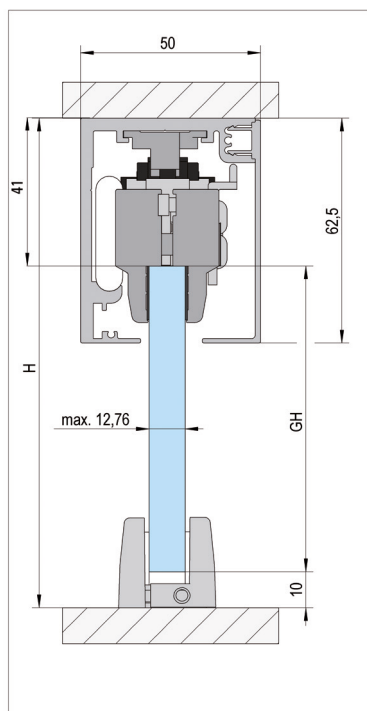

Bohle

MasterTrack FT

The Superior Glass Sliding Door System

Experience a Completely New Running Smoothness

Bohle MasterTrack FT 60 Set, Wall Mounting, incl. damping mechanism, single door

i Glass thickness door: tempered glass 8 - 12 mm, laminated safety glass 8.76 - 12.76 mm · No glass processing required · Minimum door width 600 mm · The running track is pre-drilled.

LENGTH	FINISH	ART. NO
2000 mm	Aluminium colour E6/EV1	BO 5762011
2000 mm	Stainless steel look E4/C31	BO 5762012
2500 mm	Aluminium colour E6/EV1	BO 5762511
2500 mm	Stainless steel look E4/C31	BO 5762512
Max. door weight		60 kg

INCLUDED IN DELIVERY:

1x	Top track
1x	Cover
2x	Carriages
2x	Damping mechanism
1x	Bottom guide
2x	Cover

Bohle MasterTrack FT 60 Set, Ceiling Mounting, incl. damping mechanism, single door

i Glass thickness door: tempered glass 8 - 12 mm, laminated safety glass 8.76 - 12.76 mm · No glass processing required · Minimum door width 600 mm · The running track is pre-drilled.