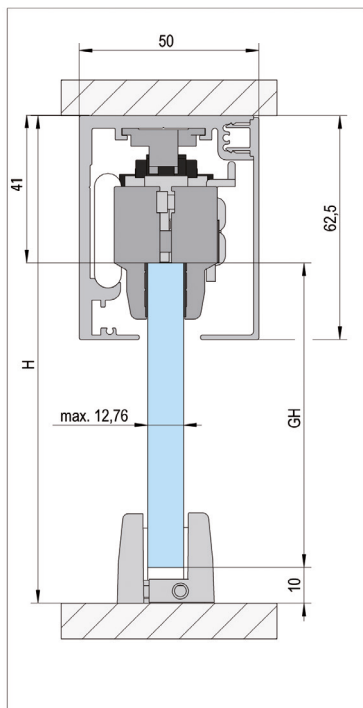

INCLUDED IN DELIVERY:

1x	Top track
1x	Cover
2x	Carriages
2x	Damping mechanism
1x	Bottom guide
1x	Snapframe standard for fixed sidelight profile

Bohle MasterTrack FT 80 Set, Wall Mounting, incl. damping mechanism, single door

i Glass thickness door: tempered glass 8 - 12 mm, laminated safety glass 8.76 - 12.76 mm · No glass processing required · The running track is pre-drilled. · Minimum door width 790 mm

LENGTH	FINISH	ART. NO
2000 mm	Aluminium colour E6/EV1	BO 5782011
2000 mm	Stainless steel look E4/C31	BO 5782012
2500 mm	Aluminium colour E6/EV1	BO 5782511
2500 mm	Stainless steel look E4/C31	BO 5782512
3000 mm	Aluminium colour E6/EV1	BO 5783011
3000 mm	Stainless steel look E4/C31	BO 5783012
Max. door weight		80 kg

INCLUDED IN DELIVERY:

1x	Top track
1x	Cover
2x	Carriages
2x	Damping mechanism
1x	Bottom guide
2x	Cover

Bohle MasterTrack FT 80 Set, Ceiling Mounting, incl. damping mechanism, single door

i Glass thickness door: tempered glass 8 - 12 mm, laminated safety glass 8.76 - 12.76 mm · No glass processing required · The running track is pre-drilled. · Minimum door width 790 mm