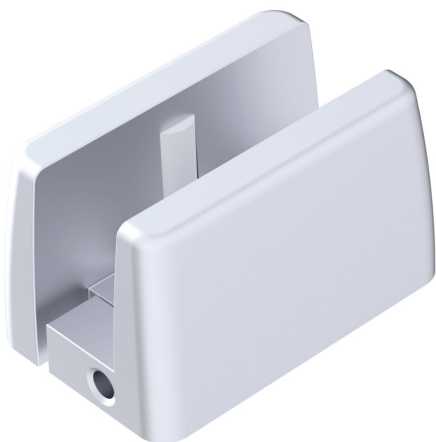

INCLUDED IN DELIVERY:

2x

Carriages

2x

Damping mechanism

2x

Trigger for damping mechanism

Bohle MasterTrack FT Bottom Guide

FINISH	ART. NO
Aluminium colour E6/EV1	BO 5700005
Stainless steel look E4/C31	BO 5700006

i The bottom guide consists of two separate pieces.

Bohle MasterTrack FT Cover Caps Set

FINISH	ART. NO
Aluminium colour E6/EV1	BO 5700011
Stainless steel look E4/C31	BO 5700012