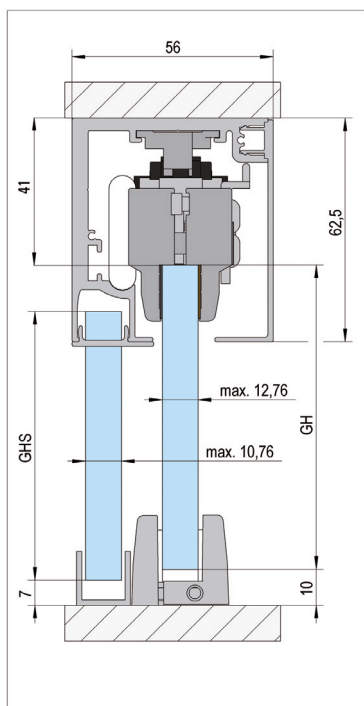

LENGTH	FINISH	ART. NO
2000 mm	Aluminium colour E6/EV1	BO 5762011
2000 mm	Stainless steel look E4/C31	BO 5762012
2500 mm	Aluminium colour E6/EV1	BO 5762511
2500 mm	Stainless steel look E4/C31	BO 5762512
Max. door weight		60 kg

INCLUDED IN DELIVERY:

1x	Top track
1x	Cover
2x	Carriages
2x	Damping mechanism
1x	Bottom guide
2x	Cover

Bohle MasterTrack FT 60 Set, Ceiling Mounting, incl. damping mechanism, single door

i Glass thickness door: tempered glass 8 - 12 mm, laminated safety glass 8.76 - 12.76 mm · No glass processing required · Minimum door width 600 mm · The running track is pre-drilled.

LENGTH	FINISH	ART. NO
2000 mm	Aluminium colour E6/EV1	BO 5762021
2000 mm	Stainless steel look E4/C31	BO 5762022
2500 mm	Aluminium colour E6/EV1	BO 5762521
2500 mm	Stainless steel look E4/C31	BO 5762522
Max. door weight		60 kg

INCLUDED IN DELIVERY:

1x	Top track
1x	Cover
2x	Carriages
2x	Damping mechanism
1x	Bottom guide

Bohle MasterTrack FT 60 Set, Ceiling Mounting with Fixed Sidelight, incl. damping mechanism

i Glass thickness door: tempered glass 8 - 12 mm, laminated safety glass 8.76 - 12.76 mm · Glass thickness Fixed Sidelight: tempered glass 8 - 10 mm, laminated safety glass 8.76 - 10.76 mm · No glass processing required · Minimum door width 600 mm · The running track is pre-drilled.