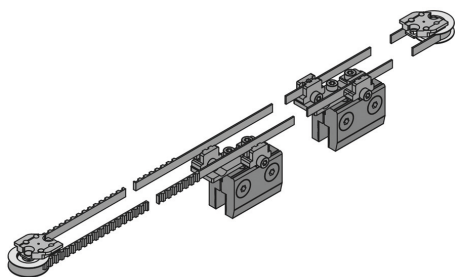

INCLUDED IN DELIVERY:

2x

Carriages

2x

Damping mechanism

2x

Trigger for damping mechanism

Bohle MasterTrack FT Bottom Guide

FINISH	ART. NO
Aluminium colour E6/EV1	BO 5700005
Stainless steel look E4/C31	BO 5700006

i The bottom guide consists of two separate pieces.

Bohle MasterTrack FT Cover Caps Set

FINISH	ART. NO
Aluminium colour E6/EV1	BO 5700011
Stainless steel look E4/C31	BO 5700012

INCLUDED IN DELIVERY:

2x

face fixed removable cover plate

Bohle MasterTrack FT Accessory Set Synchro

DESCRIPTION	ART. NO
Suitable for all Bohle MasterTrack FT systems	BO 5700020

Bohle Worldwide

Germany

Bohle AG · Head Office
42781 Haan
T +49 2129 5568-100
info@bohle.de