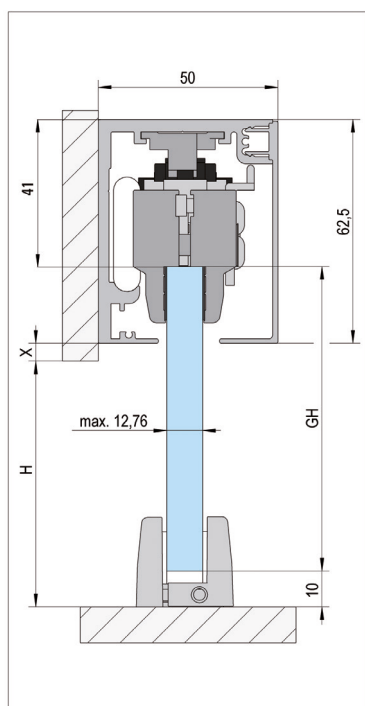

Bohle MasterTrack FT 80 Set, Wall Mounting, incl. damping mechanism, single door

i Glass thickness door: tempered glass 8 - 12 mm, laminated safety glass 8.76 - 12.76 mm · No glass processing required · The running track is pre-drilled. · Minimum door width 790 mm

LENGTH	FINISH	ART. NO
2000 mm	Aluminium colour E6/EV1	BO 5782011
2000 mm	Stainless steel look E4/C31	BO 5782012
2500 mm	Aluminium colour E6/EV1	BO 5782511
2500 mm	Stainless steel look E4/C31	BO 5782512
3000 mm	Aluminium colour E6/EV1	BO 5783011
3000 mm	Stainless steel look E4/C31	BO 5783012
Max. door weight		80 kg