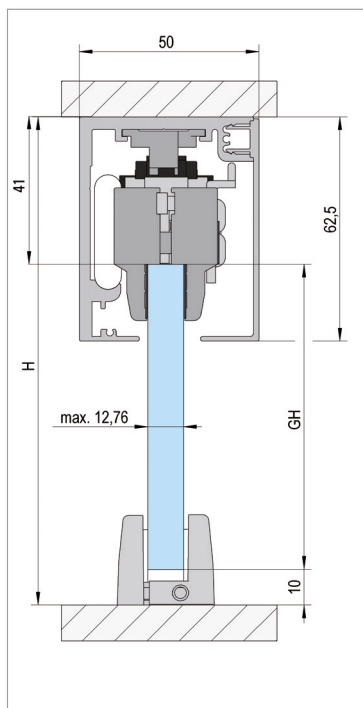

Max. door weight 60 kg

INCLUDED IN DELIVERY:

1x	Top track
1x	Cover
2x	Carriages
2x	Damping mechanism
1x	Bottom guide
1x	Snapframe standard for fixed sidelight profile

Bohle MasterTrack FT Profile Set, Wall Mounting

LENGTH	FINISH	ART. NO
3000 mm	Aluminium colour E6/EV1	BO 5703011
3000 mm	Stainless steel look E4/C31	BO 5703012
4000 mm	Aluminium colour E6/EV1	BO 5704011
4000 mm	Stainless steel look E4/C31	BO 5704012
6000 mm	Aluminium colour E6/EV1	BO 5706011
6000 mm	Stainless steel look E4/C31	BO 5706012

INCLUDED IN DELIVERY:

1x
1x

Top track
Cover

i The running track is pre-drilled.

Bohle MasterTrack FT Profile Set, Ceiling Mounting

LENGTH	FINISH	ART. NO
3000 mm	Aluminium colour E6/EV1	BO 5703021
3000 mm	Stainless steel look E4/C31	BO 5703022
4000 mm	Aluminium colour E6/EV1	BO 5704021
4000 mm	Stainless steel look E4/C31	BO 5704022
6000 mm	Aluminium colour E6/EV1	BO 5706021
6000 mm	Stainless steel look E4/C31	BO 5706022