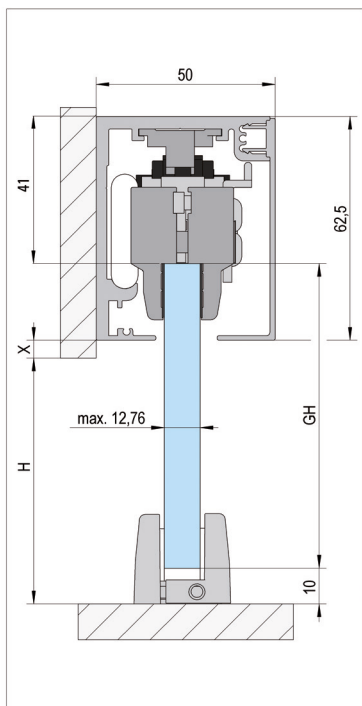

Bohle

MasterTrack FT

The Superior Glass Sliding Door System

Experience a Completely New Running Smoothness

Bohle MasterTrack FT 60 Set, Wall Mounting, incl. damping mechanism, single door

i Glass thickness door: tempered glass 8 - 12 mm, laminated safety glass 8.76 - 12.76 mm · No glass processing required · Minimum door width 600 mm · The running track is pre-drilled.

LENGTH	FINISH	ART. NO
2000 mm	Aluminium colour E6/EV1	BO 5762011
2000 mm	Stainless steel look E4/C31	BO 5762012
2500 mm	Aluminium colour E6/EV1	BO 5762511
2500 mm	Stainless steel look E4/C31	BO 5762512
Max. door weight		60 kg

INCLUDED IN DELIVERY:

1x	Top track
1x	Cover
2x	Carriages
2x	Damping mechanism
1x	Bottom guide
2x	Cover

Bohle MasterTrack FT 60 Set, Ceiling Mounting, incl. damping mechanism, single door

i Glass thickness door: tempered glass 8 - 12 mm, laminated safety glass 8.76 - 12.76 mm · No glass processing required · Minimum door width 600 mm · The running track is pre-drilled.

LENGTH	FINISH	ART. NO
2000 mm	Aluminium colour E6/EV1	BO 5762021
2000 mm	Stainless steel look E4/C31	BO 5762022
2500 mm	Aluminium colour E6/EV1	BO 5762521
2500 mm	Stainless steel look E4/C31	BO 5762522
Max. door weight		60 kg