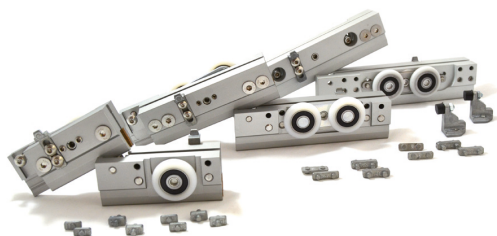

i Glass thickness door: tempered glass 8 - 12 mm, laminated safety glass 8.76 - 12.76 mm · Glass thickness Fixed Sidelight: tempered glass 8 - 10 mm, laminated safety glass 8.76 - 10.76 mm · no glass processing required · Can be used to upgrade complete sets to double door systems (60+80kg).

INCLUDED IN DELIVERY:

2x

Carriages

2x

Damping mechanism

2x

Trigger for damping mechanism