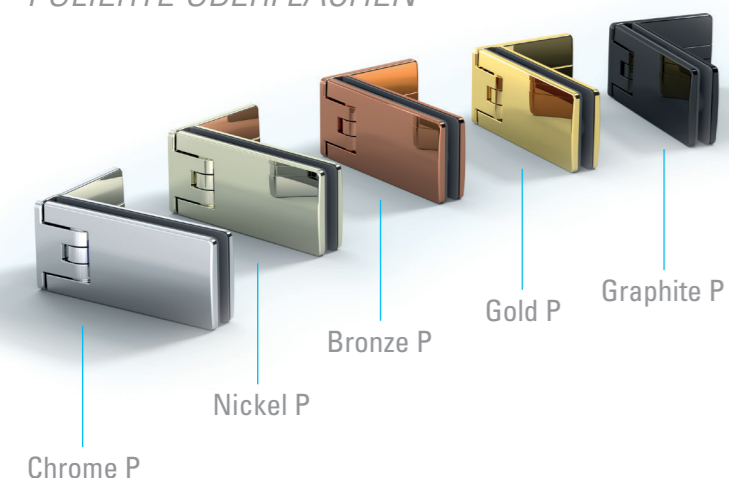

New inspirations for bathroom design

The perfect interior design is most successful once you can express your own personal style. Bohle now offers five new colours – each either polished or brushed – for achieving the highest degree of individuality in your bathroom design. For harmonious living concepts or expressive contrasts. Unique colour brilliance combines with high quality durability. The PVD coating preserves the outstanding colour brilliance for decades.

Neue Inspiration fürs Bad-Design

Die perfekte Raumgestaltung findet man am ehesten dann, wenn man seinen persönlichen Stil zum Ausdruck bringen kann. Mit fünf neuen Farben – jeweils in den Ausführungen poliert und gebürstet – bietet Bohle jetzt höchste Individualität im Bad-Design. Für harmonische Wohnkonzepte oder für ausdrucksstarke Kontraste. Dabei verbinden wir einzigartige Farbbrillanz mit hochwertiger Langlebigkeit. Dank PVD-Beschichtung bleibt die außergewöhnliche Farbbrillanz Jahrzehnte erhalten.

POLISHED SURFACE POLIERTE OBERFLÄCHEN